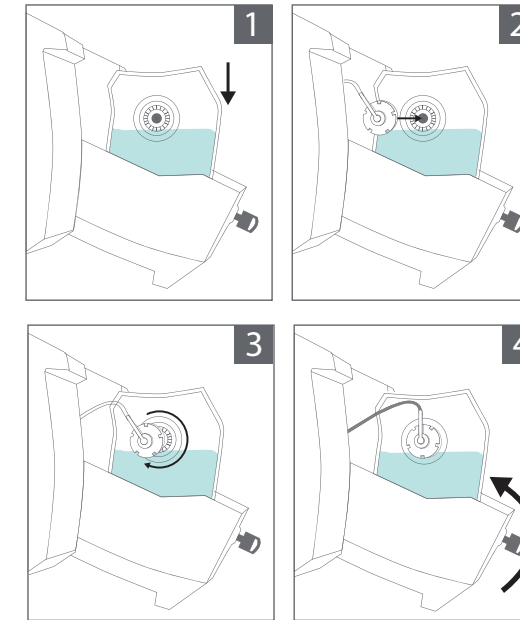

Altra Bag Installation Instructions

Do Not Cross Connect Lines

For correct connection, match up panel number with Altra Cleaner line label, e.g:

Glass Cleaner

Altra Glass Cleaner is a true dilutable glass cleaner for use on computer screens, lab equipment, glass, windows, mirrors, Plexiglass and other surfaces.

Apply to the areas to be cleaned and wipe dry with a lint-free cloth or paper towel.

Multi-Purpose HP Cleaner

greenseal.org

Altra Multi-Purpose HP Cleaner is a patented all-in-one solution for cleaning healthcare facilities without stocking multiple products. It is an environmentally responsible, general-purpose cleaner for use on floors, walls, fixtures, and many other surfaces.

Apply with Altra Lite Applicator, cloth, sponge, trigger spray bottle, autoscrubber, or mop.

Tub, Tile & Bowl Cleaner

greenseal.org

Altra Tub, Tile & Bowl Cleaner is a heavy-duty foaming acid cleaner designed to remove tough hard water deposits, standing water rings, soap scum, lime scale, and mildew buildup on various restroom surfaces on which acid can safely be used. Great on stainless steel drinking fountains and in areas where standing water leaves deposits.

Muscle Cleaner

Altra Muscle Cleaner is a spray-and-wipe, concentrated, non-solvent based heavy-duty cleaner for use on walls, fixtures, equipment, and other hard surfaces. It's great for mattresses, WOW's, patient transportation, and more. Altra Muscle Cleaner is effective on heavy soils and permanent marker, ball point ink, crayon, pencil, black heel marks, grease, oil, dyes, and most hard to remove stains.